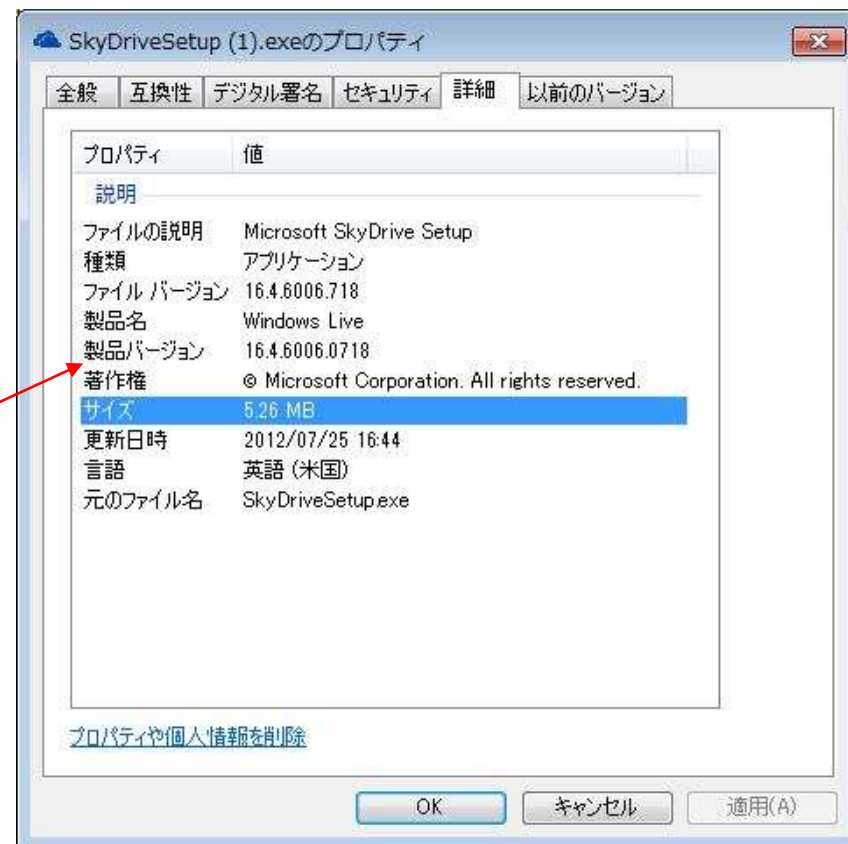

SkyDrive アプリは絶えず進化している

ファイル名	最終更新日時	種類	サイズ
SkyDriveSetup (1).exe	2012/07/25 16:44	アプリケーション	5,394 KB
SkyDriveSetup(1).exe	2012/07/16 18:33	アプリケーション	5,397 KB
SkyDriveSetup.exe	2012/07/02 12:30	アプリケーション	5,068 KB

Sky